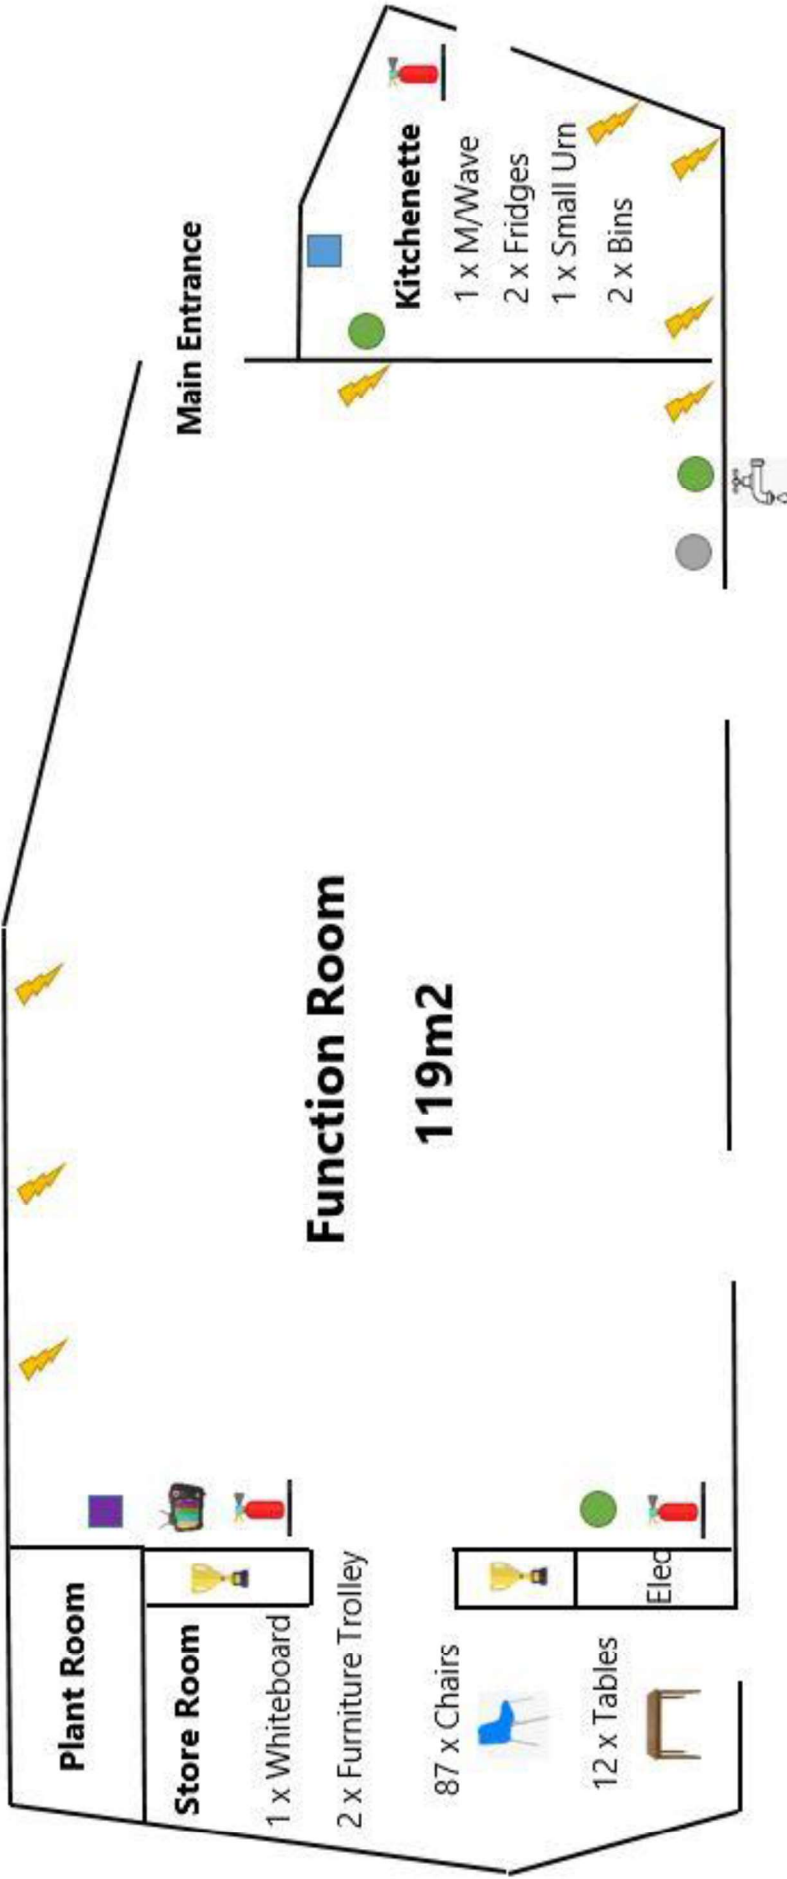

Chairs

Table

External Tap

External Drink Fountain

TAP/SINK

POWER POINT

LIGHT SWITCH

AIR CON CONTROLLER

FIRE EXTINGUISHER

TV

ALARM KEYPAD

TROPHY CABINET