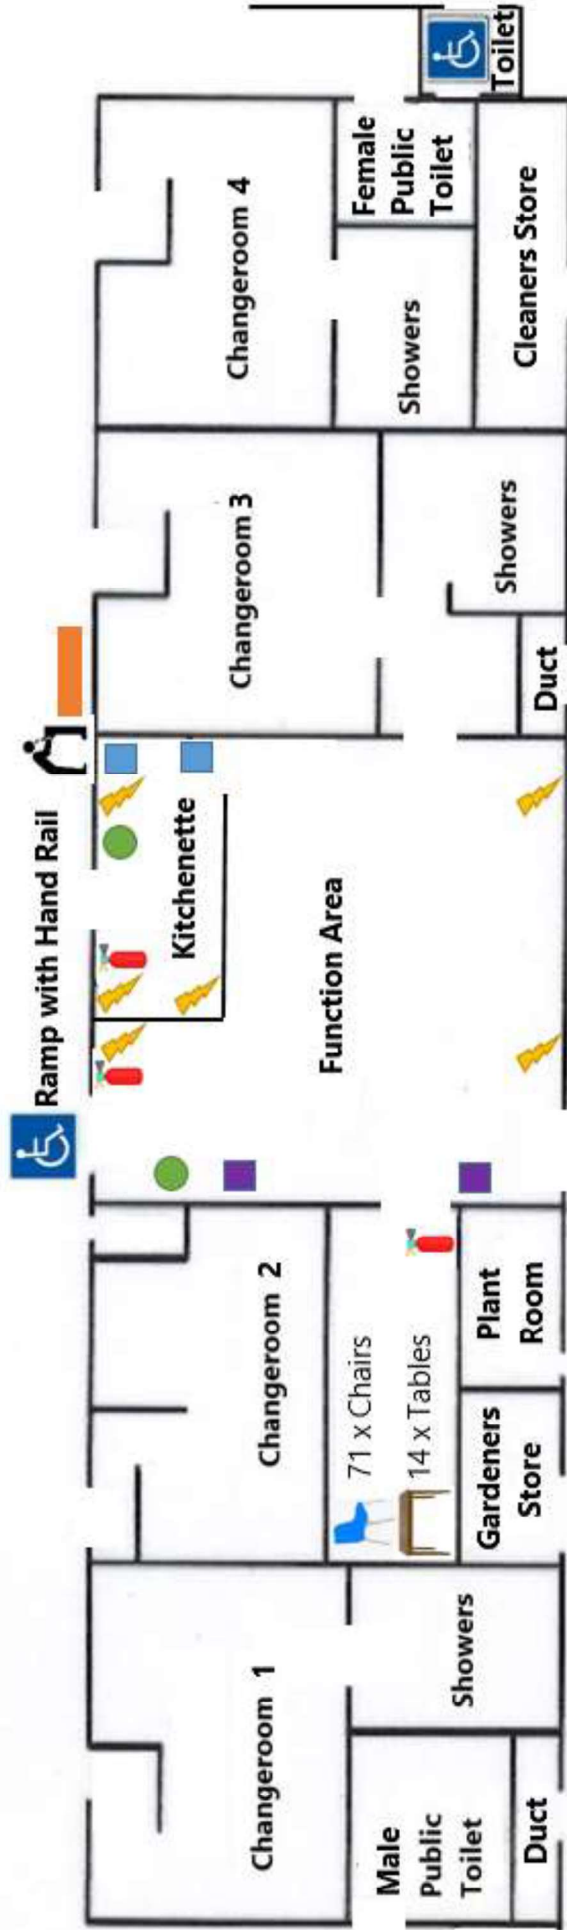

Chairs

Table

External Tap

External Drink Fountain

OTHER AMENITIES

- 1 x Microwave
- 1 x Large Urn
- 1 x Fridge
- 3 x Bins
- 2 x Lectern
- 1 x Whiteboard

PEGS CREEK PAVILION