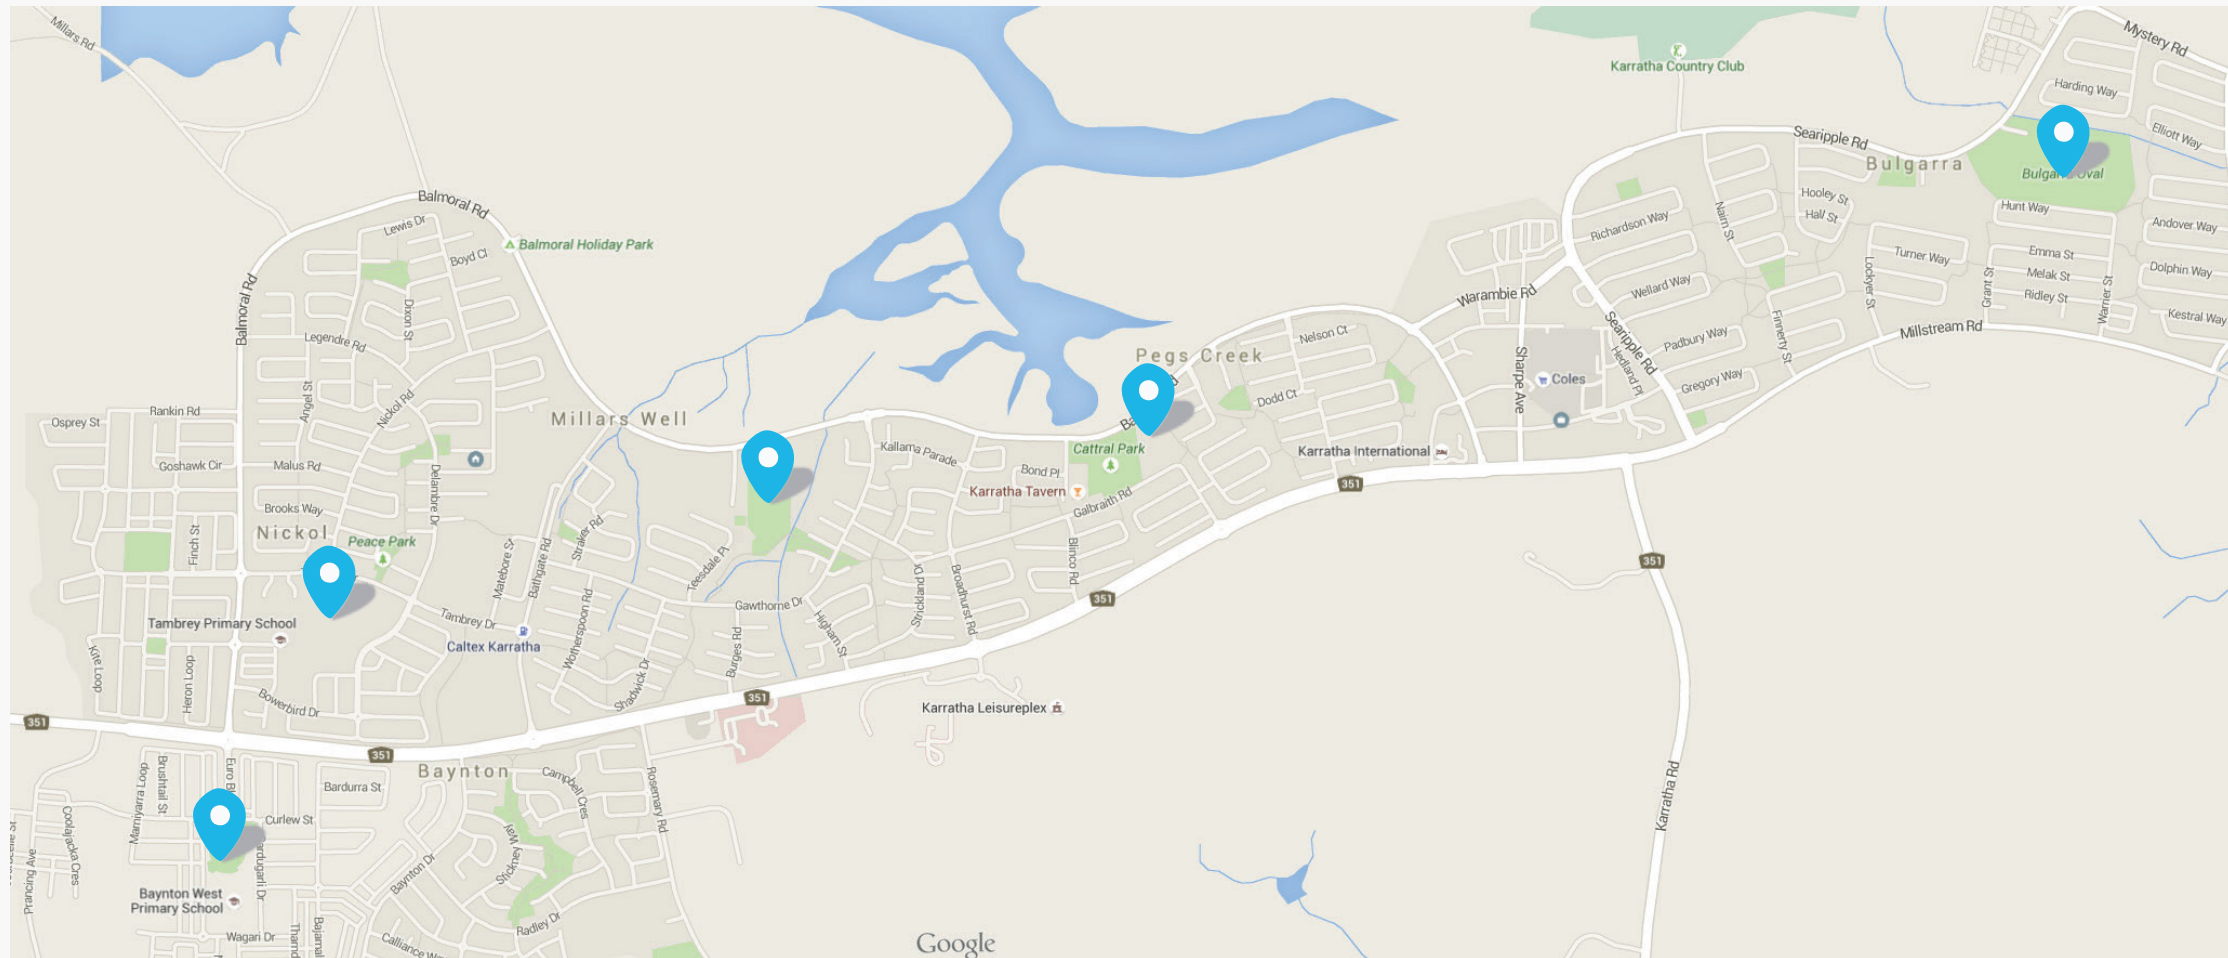

Off-leash dog exercise areas

If your dog is easily controlled when off leash, you may take them to the Mara Guthara Park in Baynton West, Tambrey Oval in Nickol, Millars Well Oval in Millars Well, Pegs Creek Oval in Pegs Creek and the Old KEC Oval in Bulgarra.